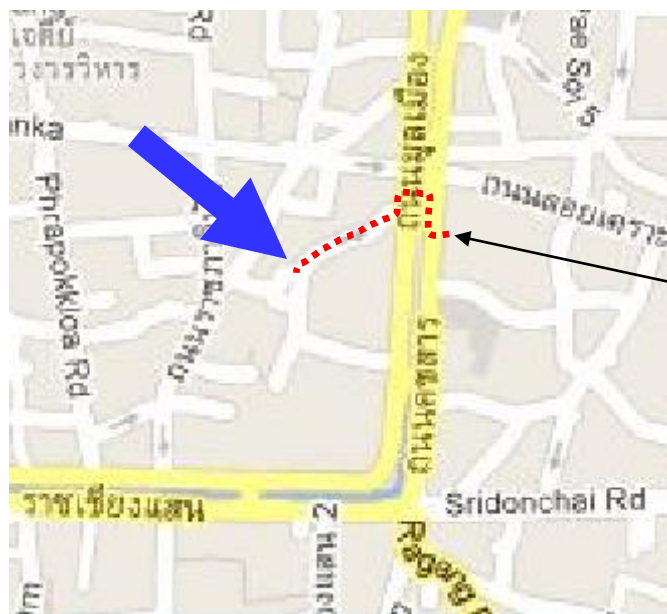

Chiang Mai Breakfast World

Link:
<https://goo.gl/maps/AiPLEn5ruMeSz9BG8?coh=178572&entry=tt>

Coordinates:
18.784269 98.992142
N18°47'3.37" E98°59'31.71"
N18° 47.05617 E98° 59.5285

Adresse
24/1 Moonmuang Rd. (Soi)Lane 2
50200 Chiang Mai
Tel. 053 278 209
Mobil. 084 377 5723

Parking nearby:

At DK book shop
(approx. 5 minutes to walk)