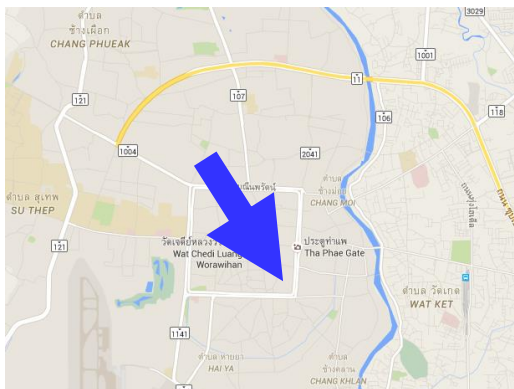

Chiang Mai Breakfast World

Link:
<https://goo.gl/maps/AiPLEn5ruMeSz9BG8?coh=178572&entry=tt>

Coordinates:
18.784269 98.992142
N18°47'3.37" E98°59'31.71"
N18° 47.05617 E98° 59.5285

Adresse
24/1 Moonmuang Rd. (Soi)Lane 2
50200 Chiang Mai
Tel. 053 278 209
Mobil. 084 377 5723

Parking nearby:

At DK book shop
(approx. 5 minutes to walk)